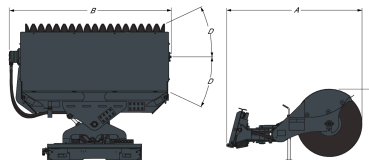

### Main features

Sweep flush to a curb or wall on right side

Adjust the broom angle with fingertip controls on a cab-mounted attachment control kit (sold separately)

122 cm Angle Broom has 3-position manual angle

### Compatibility

Description	Item number	Compatible with loader Compatible with telescopic
Angle Broom 122 cm	6907000	S70-E, MT55,
Angle Broom 173 cm ACD	6905805	S100, T110-E, S630-E, S650-E, T650-E, S770-E, T770-E, A770-E, S510-E, S510-B, S530-E, S530-B, S550-E, S550-B, S570-E, S570-B, S590-E, S590-B, S450-E, T450-E, S630-E2, S650-E2, T650-E2, S770-E2, T770-E2, A770-E2, S550-E2, S570-E2, S590-E2, T590-E2, S450-B, S630-B, S650-B, S770-B, T110-B, T650-B, T770-B, A770-B,
Angle Broom 213 cm ACD	6905806	S630-E, T870-E, S850-E, S650-E, T650-E, S770-E, T770-E, A770-E, S510-E, S510-B, S530-E, S530-B, S550-E, S550-B, S570-E, S570-B, S590-E, S590-B, T450-E, S630-E2, S650-E2, T650-E2, S770-E2, T770-E2, A770-E2, S850-E2, T870-E2, S550-E2, S570-E2, S590-E2, T590-E2, S630-B, S650-B, S770-B, S850-B, T650-B, T770-B, T870-B, A770-B, T870-E2, T870-B, T2250
Angle Broom 84i/213cm Telescopic	6906627	

### Characteristics and performance

Description	Item number	Sweeping width straight (mm)	Sweeping width fully angled (mm)	Bristle diameter (mm)	Number of bristle sections (zig/zag - straight)	Degree of angle	Flow range (L/min)
Angle Broom 122 cm	6907000	1219.0	1055 @ 30°	543.0	23-4	± 30° (manual)	30.0-50.0
Angle Broom 173 cm ACD	6905805	1727.0	1600 @ 25°	813.0	33-2	± 25° (hydr. cyl.)	30.0-68.0
Angle Broom 213 cm ACD	6905806	2134.0	1956 @ 25°	813.0	48-2	± 25° (hydr. cyl.)	57.0-106.0

### Weights and Dimensions

Description	Item number	Operating weight (kg)	Shipping weight (kg)	Overall length (A) (mm)	Overall width (B) (mm)	Overall height (C) (mm)
Angle Broom 122 cm	6907000	118.0	132.0	1190.0	1395.0	580.0
Angle Broom 173 cm ACD	6905805	390.0	417.0	1680.0	2009.0	879.0
Angle Broom 213 cm ACD	6905806	428.0	472.0	1680.0	2416.0	879.0