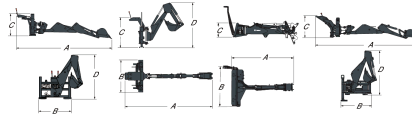

 Optional equipment includes rear stabilizers for increased performance and versatility
 Backhoes R30S and R35S are fitted with Klac D coupler as standard

Compatibility

Description	Item number	Compatible with loader
Backhoe R30S	6979700	S630-E, S650-E, T650-E, S510-E, S510-B, S530-E, S530-B, S550-E, S550-B, S570-E, S570-B, S590-E, S590-B, A770-E, S770-E, T770-E, S450-E, T450-E, S630-E2, S650-E2, T650-E2, S770-E2, T770-E2, A770-E2, S550-E2, S570-E2, S590-E2, S850-E2, T590-E2, S450-B, S630-B, S650-B, S770-B, T650-B, T770-B, A770-B
Backhoe R35S	7126559	S630-E, S650-E, T650-E, A770-E, S770-E, T770-E, T870-E, S850-E, S630-E2, S650-E2, T650-E2, S770-E2, T770-E2, A770-E2, S850-E2, T870-E2, S630-B, S650-B, S770-B, S850-B, T650-B, T770-B, T870-B, A770-B, T870-E2, T870-B

Characteristics and Performance

Description	Item number	Digging depth (mm)	Digging force with bucket (daN)	Digging force with dipper (daN)	Digging reach (mm)	Hook-up system
Backhoe R30S	6979700	2990.0	2140.0	1377.0	3757.0	Klac™
Backhoe R35S	7126559	3510.0	3130.0	2257.0	4272.0	Klac™

Weights and dimensions

Description	Item number	Operating weight (kg)	Shipping weight (kg)	Overall length (A) (mm)	Overall width (B) (mm)	Overall height (C) (mm)
Backhoe R30S	6979700	840.0	840.0	1317.0	1547.0	2087.0
Backhoe R35S	7126559	850.0	850.0	1317.0	1547.0	2535.0