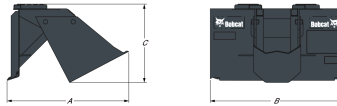

Applications

 Agriculture
 Forestry

Landscaping

Main features

 Digs in forward and reverse
 Trenches
 Transplants trees and shrubs
 Bareroots trees and shrubs
 Prunes roots
 Loosens hard-packed soil

 Carries and plants balled and burlapped trees
 Removes rocks and stumps
 Three models with widths from 65cm to 90cm available, to best suit your needs
 Digging depth of 121cm for optimum reach
 Maintenance free

Compatibility

Description	Item number	Compatible with loader
Digger 65 cm	6719756	S630-E, S650-E, S770-E, A770-E, S510-E, S510-B, S530-E, S530-B, S550-E, S550-B, S570-E, S570-B, S590-E, S590-B, T110-E, S450-E, T450-E, S630-E2, S650-E2, S770-E2, A770-E2, S550-E2, S570-E2, S590-E2, T590-E2, S450-B, S630-B, S650-B, S770-B, T110-B, A770-B
Digger 75 cm	6719757	S630-E, S650-E, S770-E, A770-E, S510-E, S510-B, S530-E, S530-B, S550-E, S550-B, S570-E, S570-B, S590-E, S590-B, T110-E, S450-E, T450-E, S630-E2, S650-E2, S770-E2, A770-E2, S550-E2, S570-E2, S590-E2, T590-E2, S450-B, S630-B, S650-B, S770-B, T110-B, A770-B
Digger 90 cm	6719758	S630-E, S650-E, S770-E, A770-E, S510-E, S510-B, S530-E, S530-B, S550-E, S550-B, S570-E, S570-B, S590-E, S590-B, T110-E, S450-E, T450-E, S630-E2, S650-E2, S770-E2, A770-E2, S550-E2, S570-E2, S590-E2, T590-E2, S450-B, S630-B, S650-B, S770-B, T110-B, A770-B

Characteristics and Performance

Description	Item number	Digging depth (mm)	Digging width (mm)
Digger 65 cm	6719756	1210.0	65.0
Digger 75 cm	6719757	1210.0	750.0
Digger 90 cm	6719758	1210.0	900.0

Weights and dimensions

Description	Item number	Operating weight (kg)	Shipping weight (kg)	Overall length (A) (mm)	Overall width (B) (mm)	Overall height (C) (mm)
Digger 65 cm	6719756	132.0	132.0	1325.0	1153.0	738.0
Digger 75 cm	6719757	139.0	139.0	1337.0	1153.0	759.0
Digger 90 cm	6719758	147.0	147.0	1343.0	1153.0	776.0